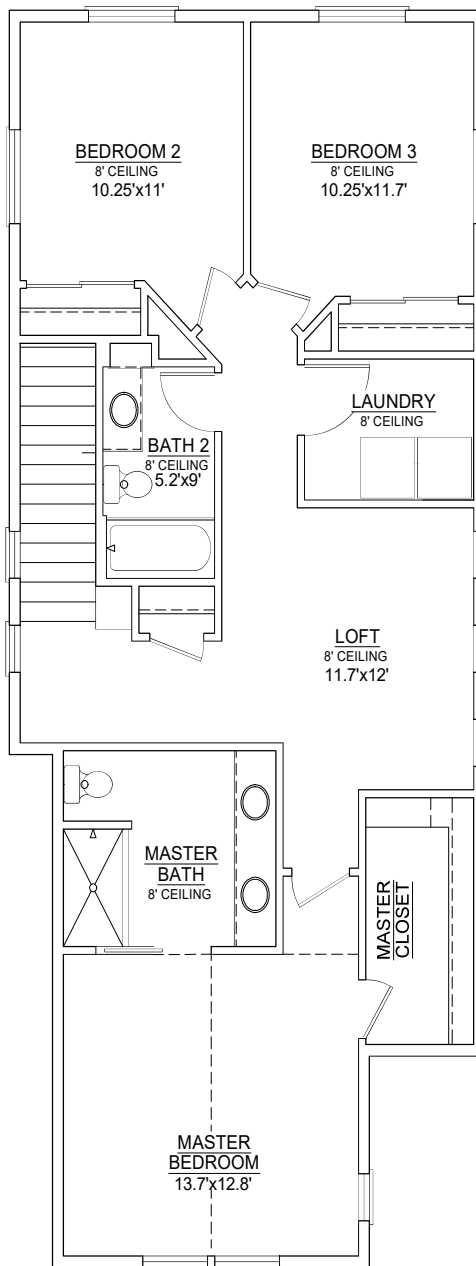

Floor PLAN

NOW SELLING

1498 Square Feet • 3 Bed/2.5 Bath + Loft • 2-Car Garage • Detached

Artist renderings are a general representation of homes and may not be exact. Exterior colors are not shown in renderings. The builder reserves the right to make modifications to plans as necessary during construction. Plans are subject to change without notice.

Floor PLAN

NOW SELLING

**HIDDEN
VISTA**

1682 Square Feet • 3 Bed/2.5 Bath + Loft • 2-Car Garage • Detached

Artist renderings are a general representation of homes and may not be exact. Exterior colors are not shown in renderings. The builder reserves the right to make modifications to plans as necessary during construction. Plans are subject to change without notice.

Floor PLAN

NOW SELLING

**HIDDEN
VISTA**

1790 Square Feet • 3 Bed/2.5 Bath + Loft • 2-Car Garage • Detached

Artist renderings are a general representation of homes and may not be exact. Exterior colors are not shown in renderings. The builder reserves the right to make modifications to plans as necessary during construction. Plans are subject to change without notice.