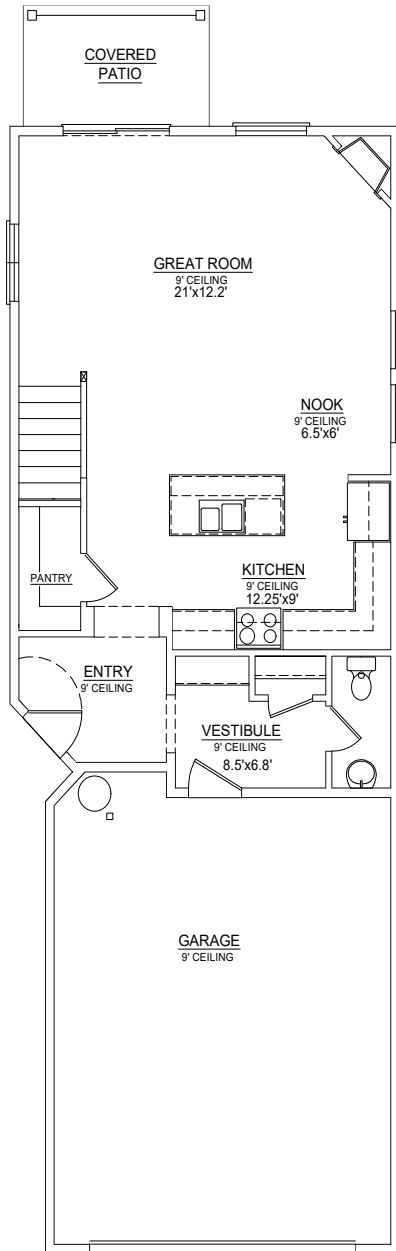

Floor PLAN

NOW SELLING

1498 Square Feet • 3 Bed/2.5 Bath + Loft • 2-Car Garage • Detached

Artist renderings are a general representation of homes and may not be exact. Exterior colors are not shown in renderings. The builder reserves the right to make modifications to plans as necessary during construction. Plans are subject to change without notice.

Floor PLAN

NOW SELLING

**HIDDEN
VISTA**

1682 Square Feet • 3 Bed/2.5 Bath + Loft • 2-Car Garage • Detached

Artist renderings are a general representation of homes and may not be exact. Exterior colors are not shown in renderings. The builder reserves the right to make modifications to plans as necessary during construction. Plans are subject to change without notice.

Floor PLAN

NOW SELLING

**HIDDEN
VISTA**

1790 Square Feet • 3 Bed/2.5 Bath + Loft • 2-Car Garage • Detached

Artist renderings are a general representation of homes and may not be exact. Exterior colors are not shown in renderings. The builder reserves the right to make modifications to plans as necessary during construction. Plans are subject to change without notice.