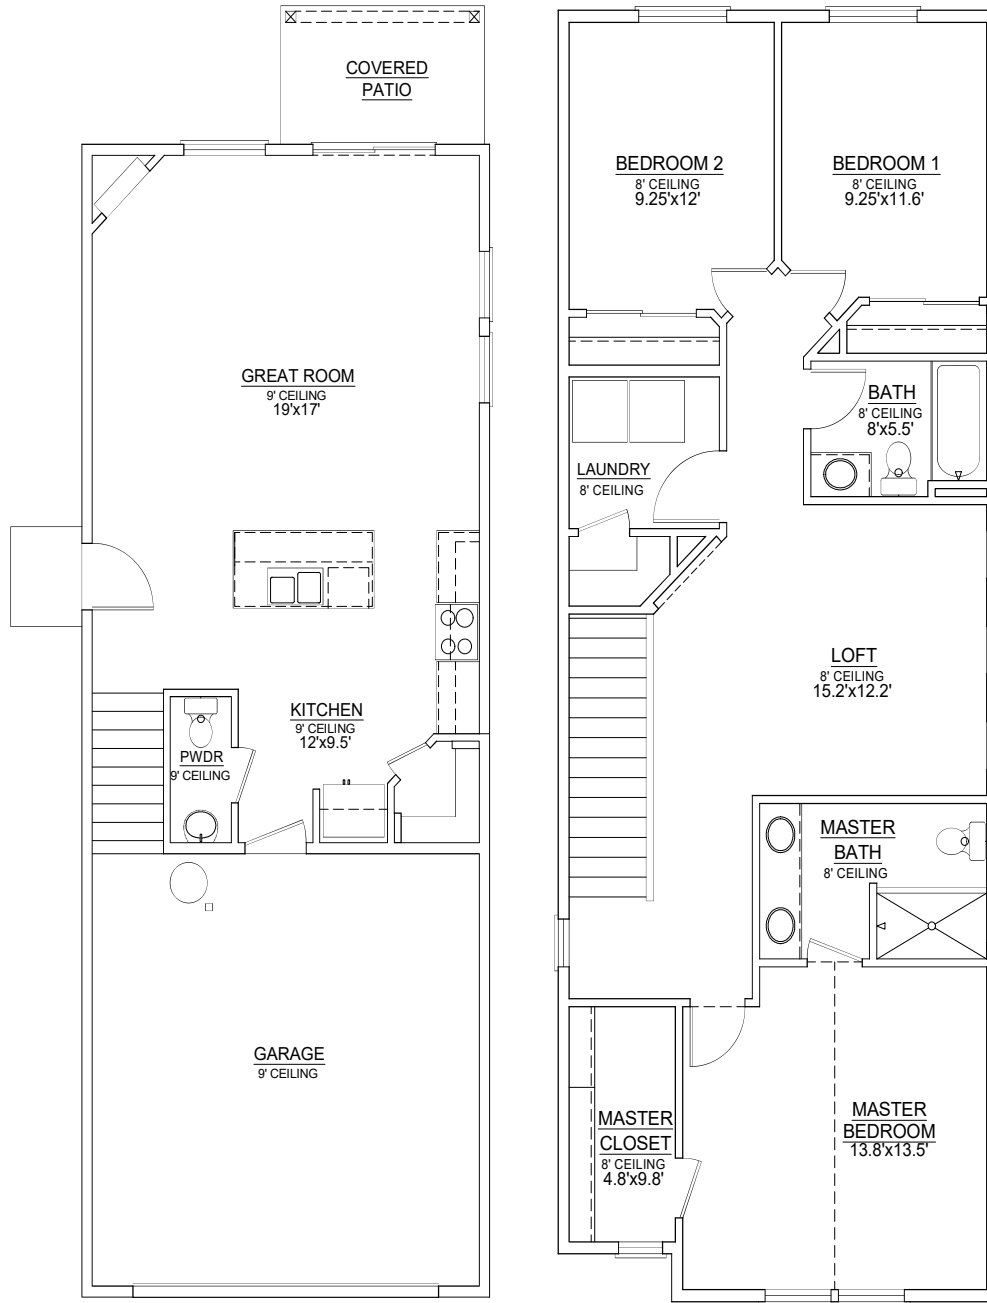

Floor PLAN

NOW SELLING

1498 Square Feet • 3 Bed/2.5 Bath + Loft • 2-Car Garage • Detached

Artist renderings are a general representation of homes and may not be exact. Exterior colors are not shown in renderings. The builder reserves the right to make modifications to plans as necessary during construction. Plans are subject to change without notice.

Floor PLAN

NOW SELLING

**HIDDEN
VISTA**

1682 Square Feet • 3 Bed/2.5 Bath + Loft • 2-Car Garage • Detached

Artist renderings are a general representation of homes and may not be exact. Exterior colors are not shown in renderings. The builder reserves the right to make modifications to plans as necessary during construction. Plans are subject to change without notice.

Floor PLAN

NOW SELLING

**HIDDEN
VISTA**

1790 Square Feet • 3 Bed/2.5 Bath + Loft • 2-Car Garage • Detached

Artist renderings are a general representation of homes and may not be exact. Exterior colors are not shown in renderings. The builder reserves the right to make modifications to plans as necessary during construction. Plans are subject to change without notice.