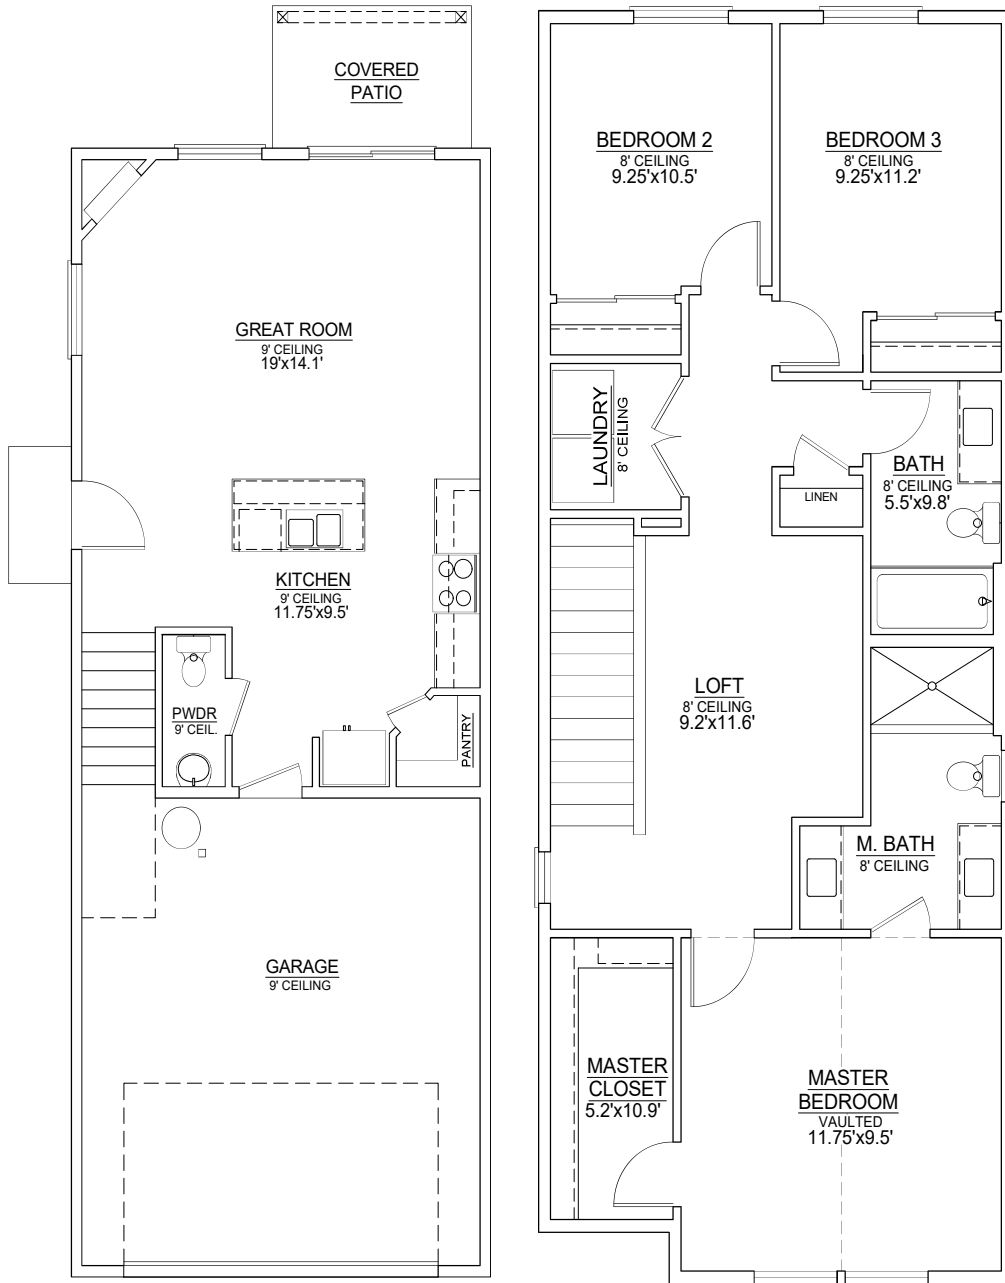

Floor PLAN

NOW SELLING

1498 Square Feet • 3 Bed/2.5 Bath + Loft • 2-Car Garage • Detached

Artist renderings are a general representation of homes and may not be exact. Exterior colors are not shown in renderings. The builder reserves the right to make modifications to plans as necessary during construction. Plans are subject to change without notice.

Floor PLAN

NOW SELLING

**HIDDEN
VISTA**

1682 Square Feet • 3 Bed/2.5 Bath + Loft • 2-Car Garage • Detached

Artist renderings are a general representation of homes and may not be exact. Exterior colors are not shown in renderings. The builder reserves the right to make modifications to plans as necessary during construction. Plans are subject to change without notice.

Floor PLAN

NOW SELLING

**HIDDEN
VISTA**

1790 Square Feet • 3 Bed/2.5 Bath + Loft • 2-Car Garage • Detached

Artist renderings are a general representation of homes and may not be exact. Exterior colors are not shown in renderings. The builder reserves the right to make modifications to plans as necessary during construction. Plans are subject to change without notice.