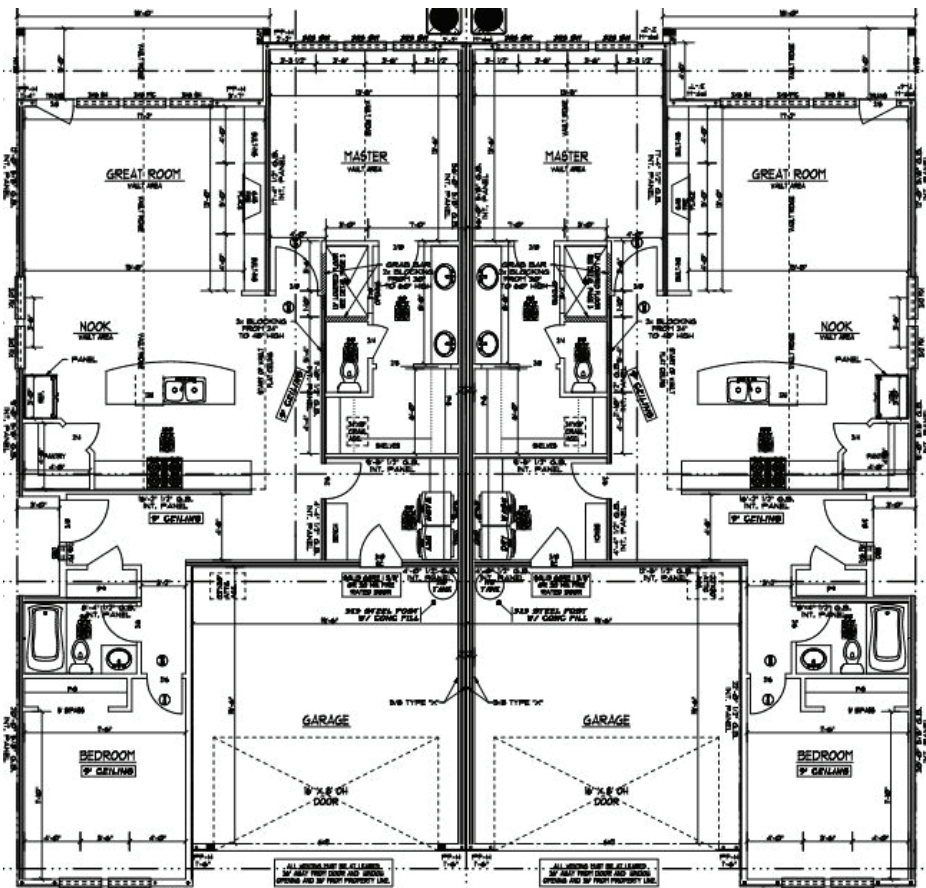

1704 sq. ft. - Ranch - Attached Plan

JENNIFER SHORT
 360.597.8854
 jennifer@ginnrealttygroup.com

BOULEVARD
 HOMES NW

Visit www.BoulevardHomesNW.com for more new home communities.

1374 sq. ft. Ranch / 1374 sq. ft. Ranch